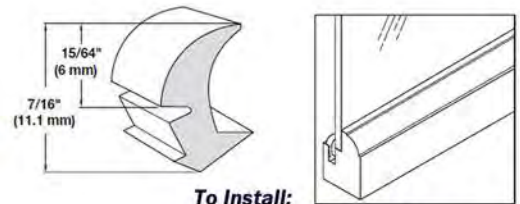

Glass Retaining Strip

- Installs easily and quickly
- Retains glass while eliminating rattle
- Allows glass to "flex" and helps prevent "torquing"
- No staples, screws or glue required
- Makes it much easier to replace broken panels