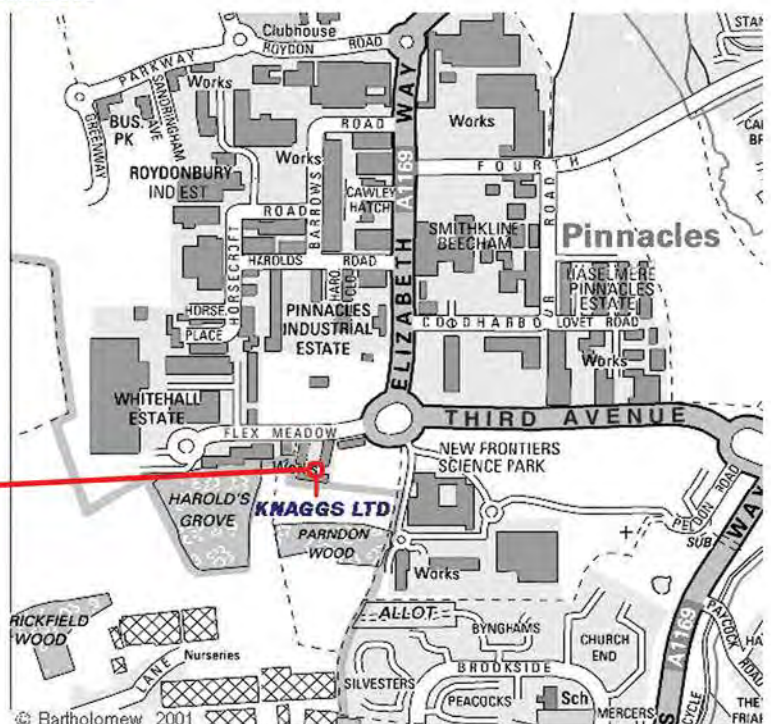

Tel: 01279 641199 · Fax: 01279 641133 · Email: info@knaggs4fittings.co.uk
www.knaggs4fittings.co.uk

Payment

We accept cash or Visa & Mastercard credit cards and debit cards. Minimum order value is £30.00 plus VAT. Smaller amounts will be supplied at a surcharge of 20%. Please remember to add VAT (at the applicable rate) to the total value of your order including carriage.

Carriage - Hardware

Delivery is FREE on orders of over £150 goods value, otherwise the following charges will apply:

Carrier Charge: £12.00

Carriage for Lengths Over 2 metres: £25.00

Deliveries to Scotland, Ireland and Offshore by quotation only.

Carriage - Doors & Carcases:

**Local Delivery (10 mile radius)
£30.00. Further afield by quotation.**

Trade Counter

You are welcome to visit our well stocked Trade Counter in Harlow, where we have ample parking facilities.

KNAGGS LTD

Unit 7, Ash Industrial Estate

Flex Meadow

Pinnacles

Harlow

Essex

CM19 5TJ