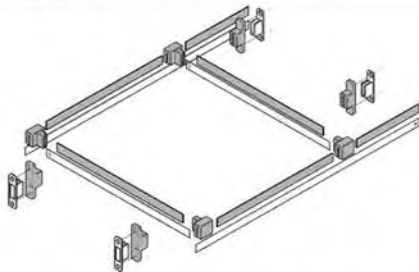

Metafile Set For Metabox Drawers - Cream