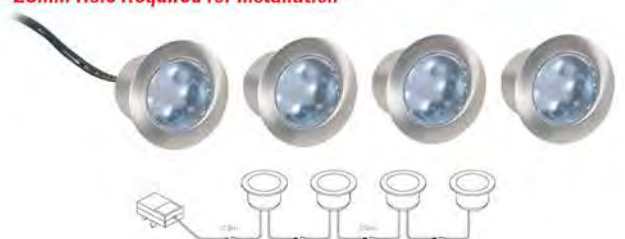

Round LED Plinth Light Kit
White/ Blue LED - Inc. 4 Lights + Driver

25mm Hole Required for Installation