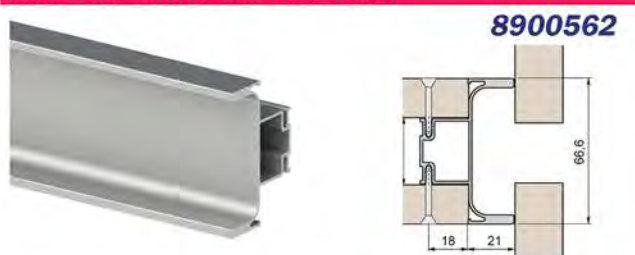

Vertical Central Profile
2.5m - Central Section - Aluminium