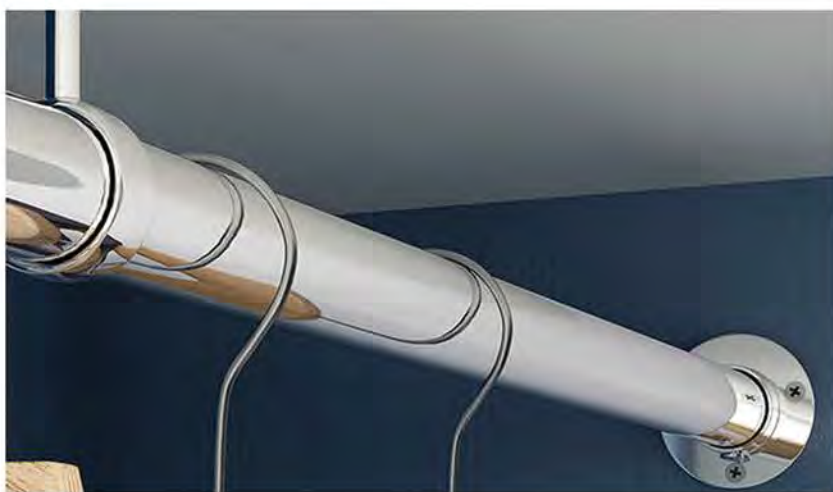

Oval Hanging Rail
30 x 15mm - Chrome/ Brass

3m - Chrome / 2.5m Brass

Oval End Sockets
OvaChrome/ Brass

Oval Hanging Centres
Chrome/ Brass

Pull Down Hanging Rail

W450 - 600mm

W600 - 830mm

W830 - 1150mm