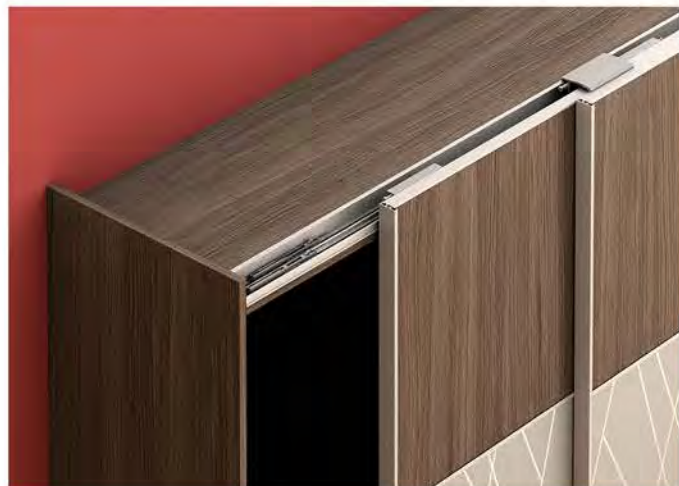

Soft Close Mechanism

For 2 Door or 3 Door System - 50/85kg

2 Door 50kg - 6022320
3 Door 50kg - 6022420