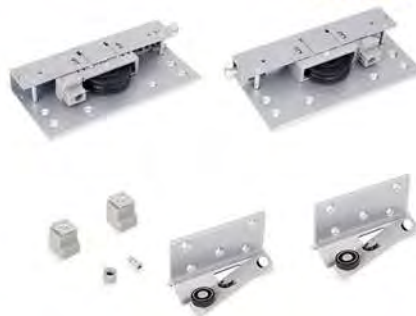

3m Upper & Lower Track Kit - Aluminium

4005261

Interior Door Fittings Kit

Suitable For 18, 23, 30 & 50mm Board

6021720

Exterior Door Fittings Kit

Suitable For 18, 23, 30 & 50mm Board

18mm - 6021820